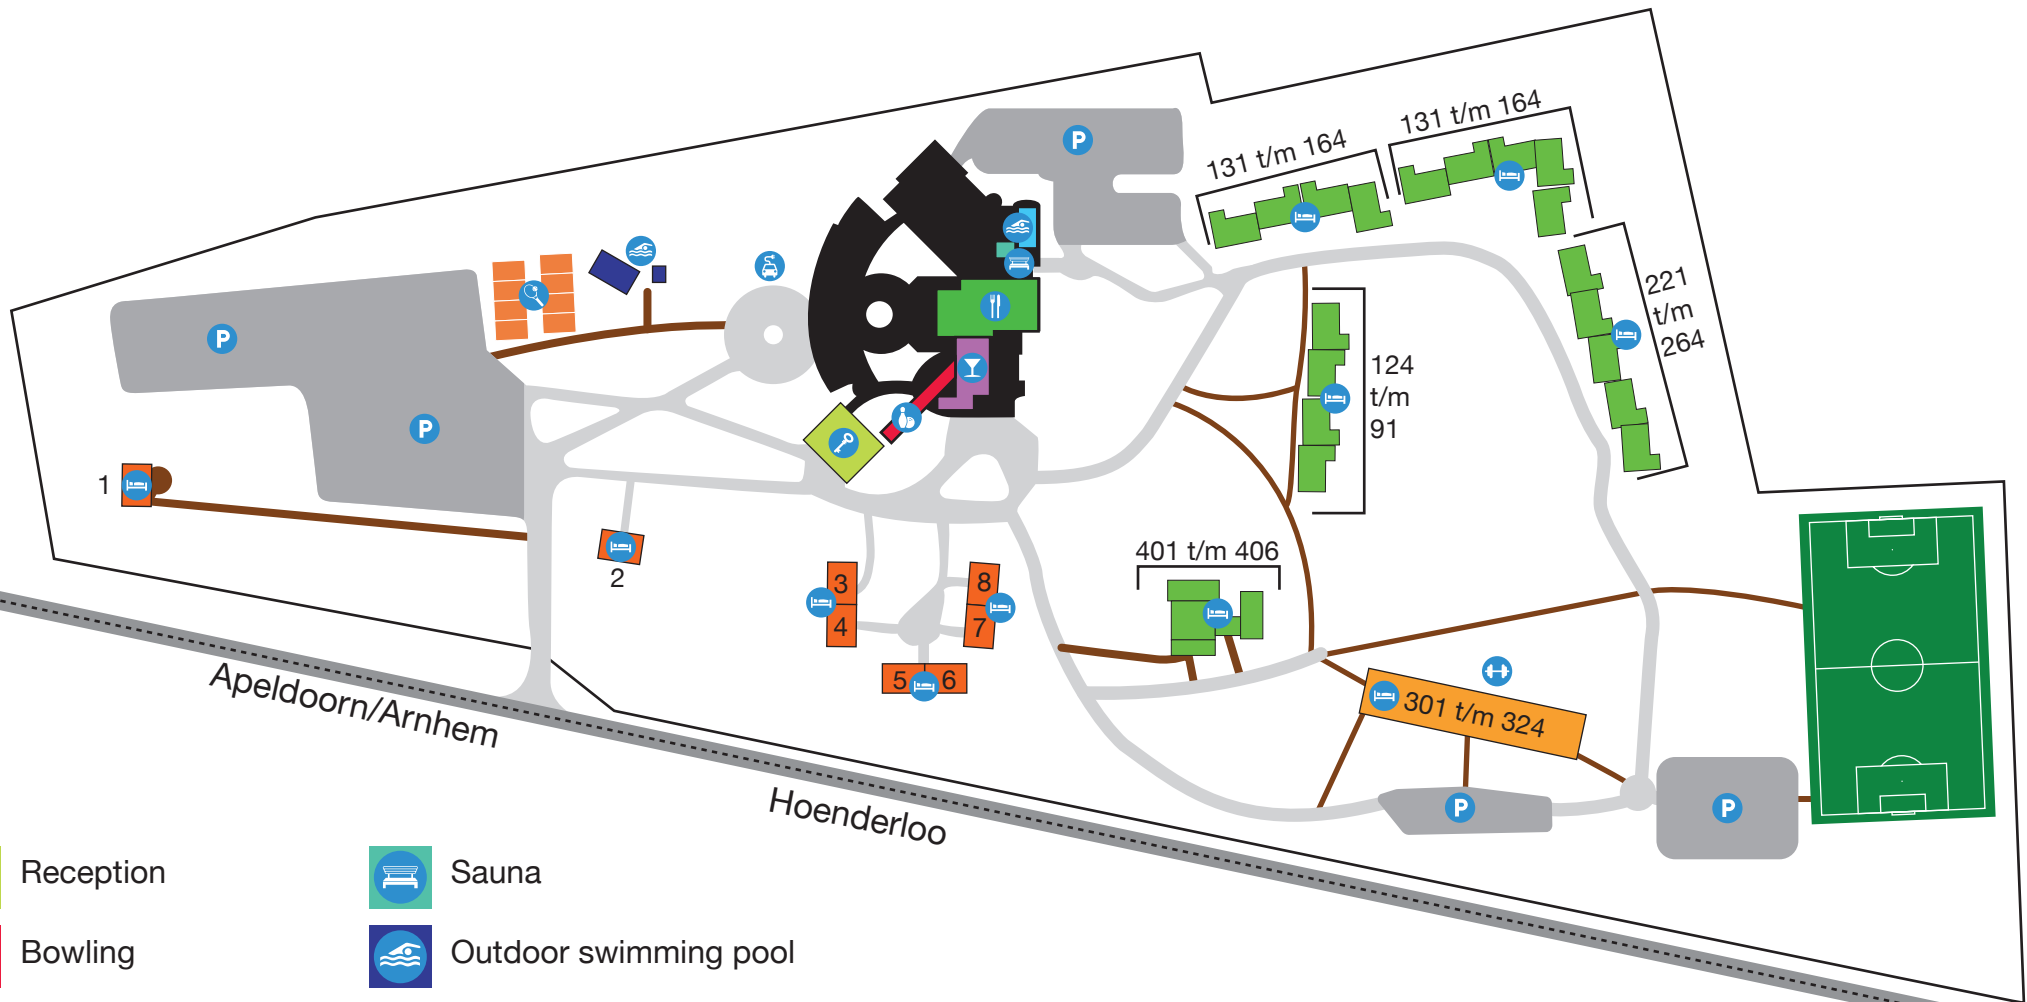

RESTAURANT HOTEL VICTORIA-HOENDERLOO

FLETCHER  HOTELS

- | | | | |
|--|----------------------|--|--------------------------------------|
|  | Reception |  | Sauna |
|  | Bowling |  | Outdoor swimming pool |
|  | Bar/Brasserie |  | Tennis court |
|  | Restaurant |  | Charging station |
|  | Indoor swimming pool |  | Car park |
| | |  | Executive suites |
| | |  | Comfort room |
| | |  | Comfort room (<i>Sparrenburgh</i>) |