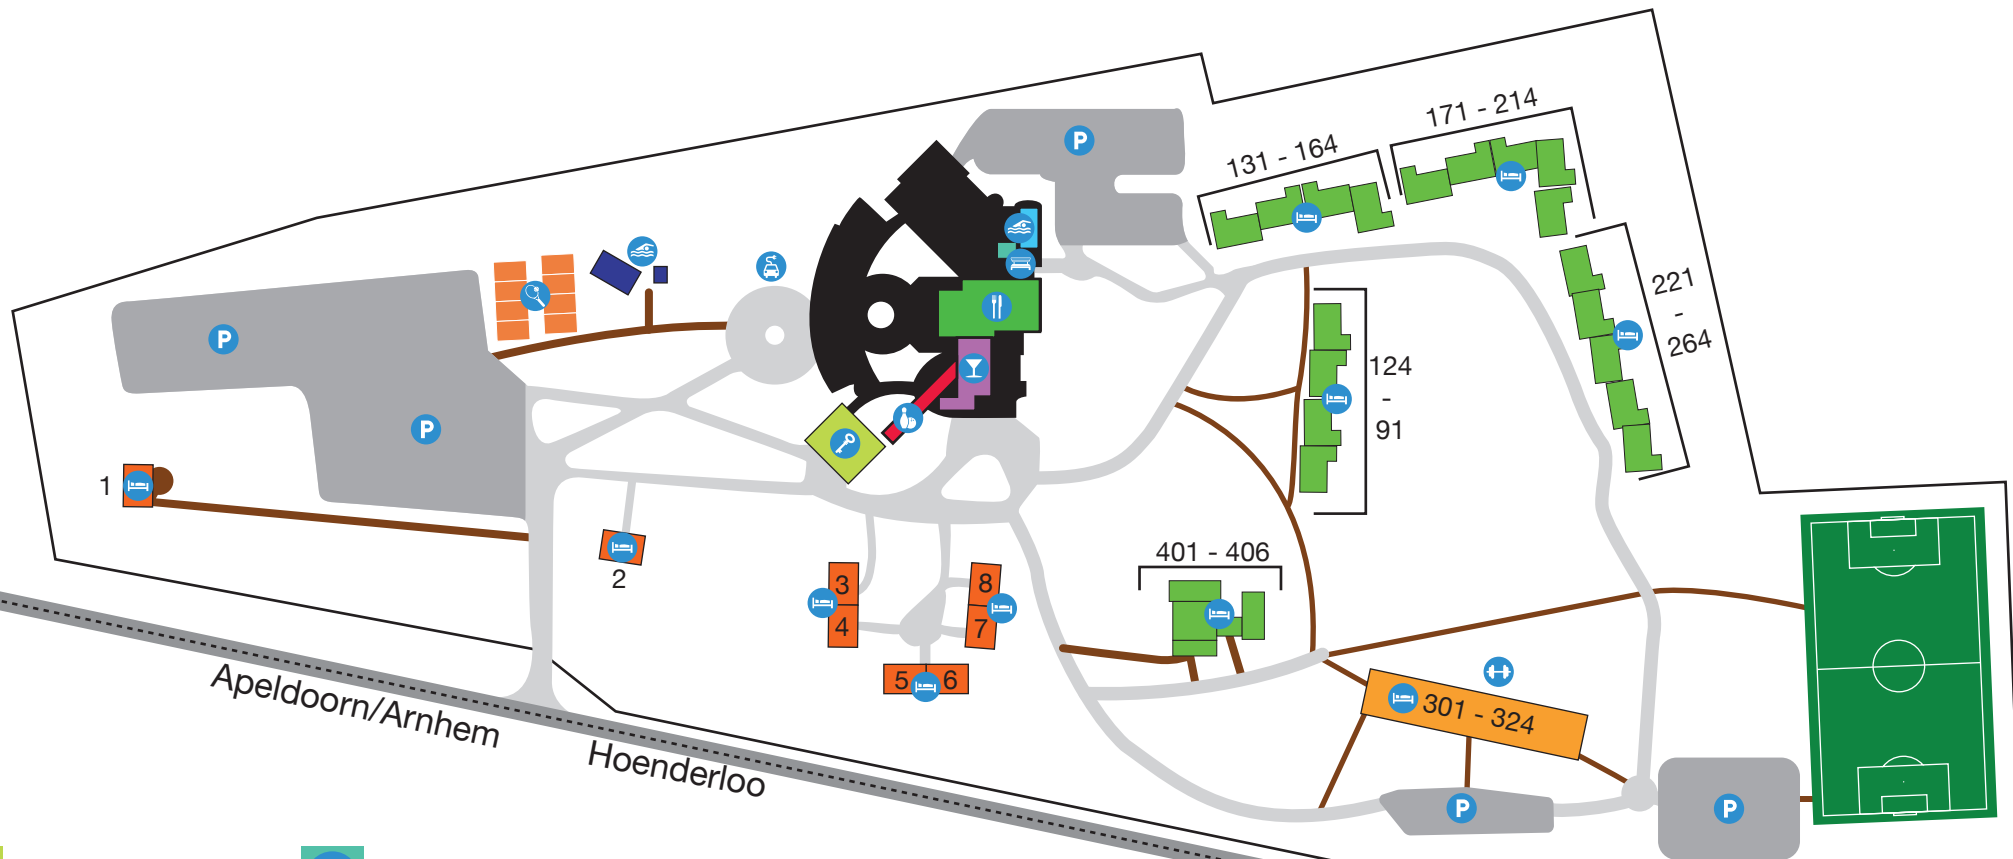

RESTAURANT HOTEL VICTORIA-HOENDERLOO

FLETCHER  HOTELS

- | | | | |
|--|-----------------|---|-------------------------------|
|  | Rezeption |  | Sauna |
|  | Bowling |  | Außenschwimmbad |
|  | Bar/Brasserie |  | Tennisplatz |
|  | Restaurant |  | Ladestation |
|  | Innenschwimmbad |  | Parken |
| | |  | Executive Suiten |
| | |  | Comfort Zimmer |
| | |  | Comfort Zimmer (Sparrenburgh) |