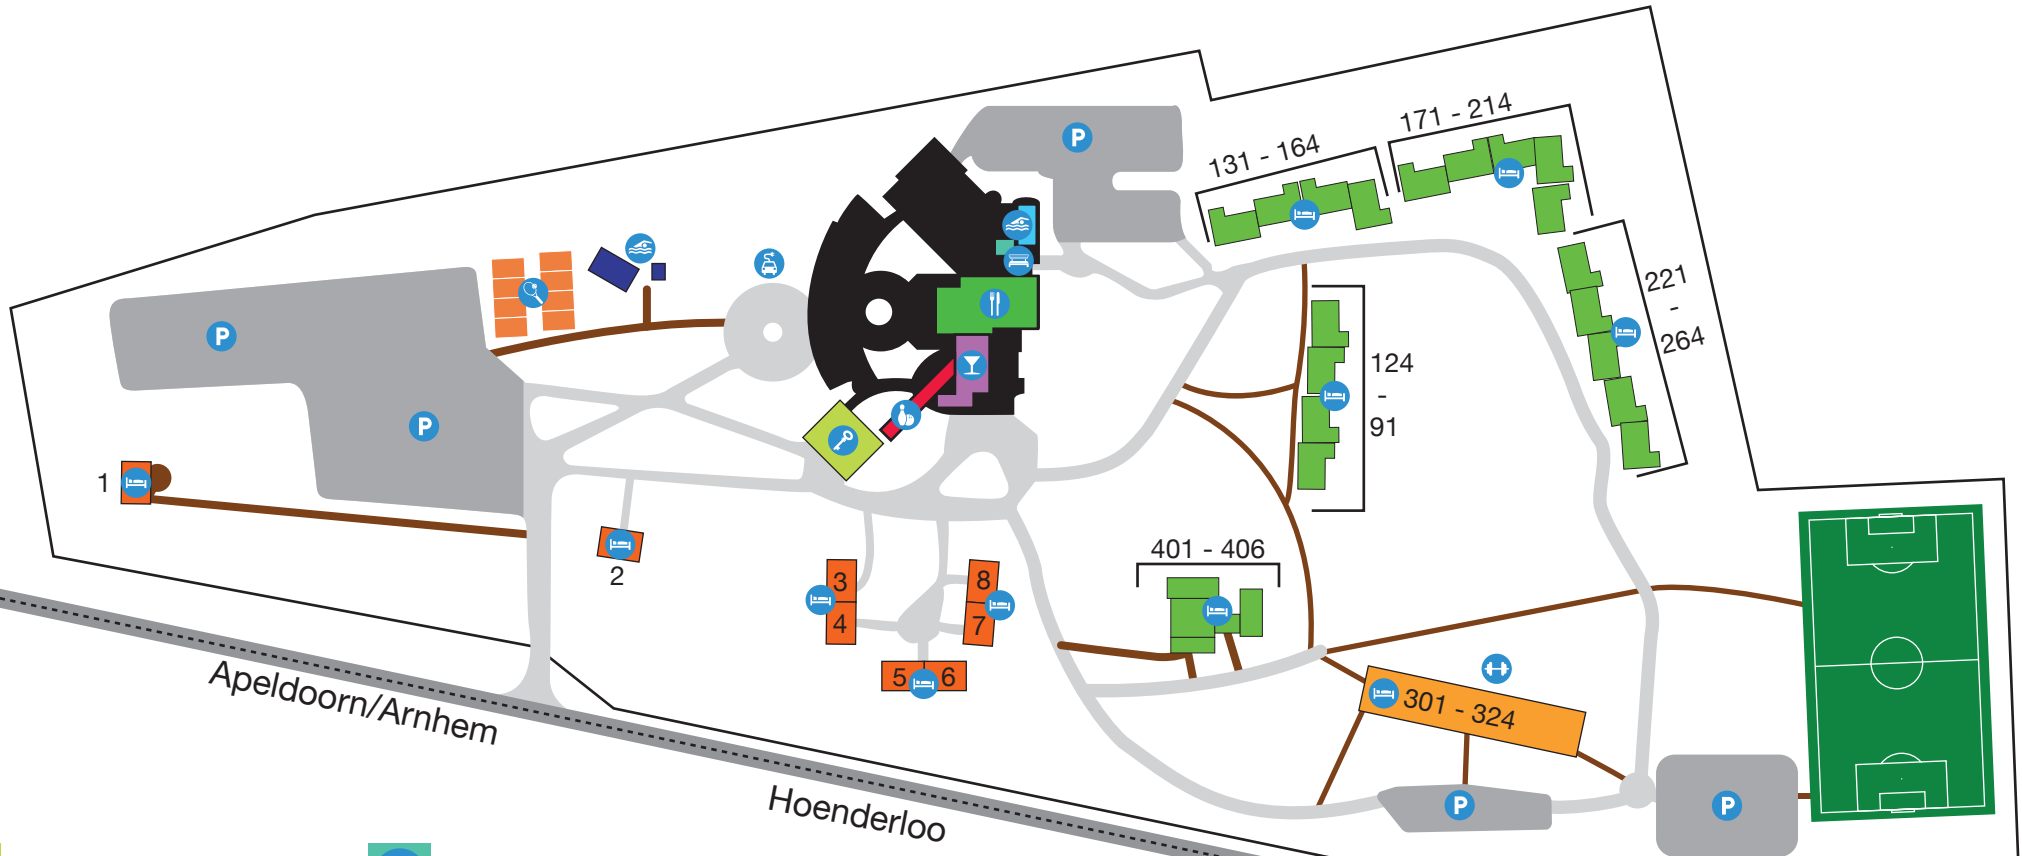

RESTAURANT HOTEL VICTORIA-HOENDERLOO

FLETCHER  HOTELS

- | | | |
|---|---|--|
|  Reception |  Sauna | |
|  Bowling |  Outdoor swimming pool | |
|  Bar/Brasserie |  Tennis court |  Executive suites |
|  Restaurant |  Charging station |  Comfort room |
|  Indoor swimming pool |  Car park |  Comfort room (<i>Sparrenburgh</i>) |